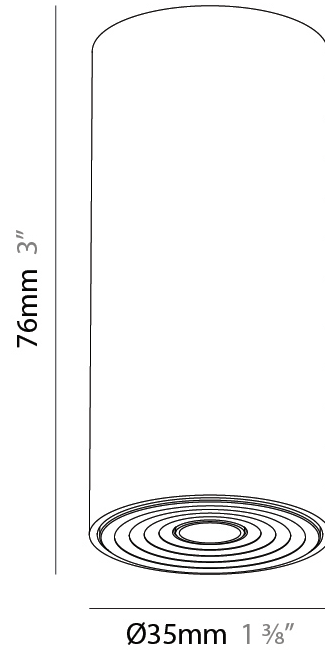

GENERAL

Series: Studio Collection
Subseries: Studio Collection 1
Partner: Prolicht
Division: Architectural
Installation: Surface
Product Type: Ceiling Surface
Mounting Location: Ceiling
Light Distribution: Direct

PHYSICAL

Aperture Sizes - Downlights: 1"
Shape: Cylinder
Diameter (mm): 38
Diameter (in): 1 1/2
Height (mm): 58
Height (in): 2 5/16
Ceiling Thickness (mm): 1 - 30
Ceiling Thickness (in): 1/16 - 1 3/16
Min. Recessing Depth (mm): 65
Min. Recessing Depth (in): 2 9/16
Weight (kg): 0.137
Fixture Finish: SSR / BKV / CWI / CRY / HAB / UFT / ITA / RUA / FTG / MYG / LOD / PUS / FRO / FUP / KIA / POP / BLS / SPG / MEY / GOH / CHC / COM / ABZ / JAG / OBR / MOS / ROR
Accent Finish: ALU / PBR
Fixture Material: Extruded Aluminum
Cut-out Measurements: 45mm, 1 3/4" Diameter

ELECTRICAL

Lamp Type: LED (Zhaga Standard)
Input Wattage (W): 6
Total Output Wattage (W): 5.4
Dimming: Tri-Mode (Non-Dimming and Phase Dimming (120Vac only) and 0-10V Dimming)
Driver Included: No
Driver Location: Remote
Driver Type: Constant Current - Universal
Driver Class: Class 2
Input Voltage (V): 120 - 277
Constant Current (MA): 500

LED

Color Temperature (°K): 2700 / 3000 / 3500 / 4000
Max. Delivered Lumen (lm): 235 / 252 / 316 / 270
Nominal Lumen (lm): 372 / 399 / 500 / 427
CRI: >90 CRI
Lamp Life (hrs): 50000

OPTICAL

Beam Angle: 32 / 58

RATINGS AND CERTIFICATIONS

Certified By: CSA Certified to UL and CSA Standards
IP rating: IP40