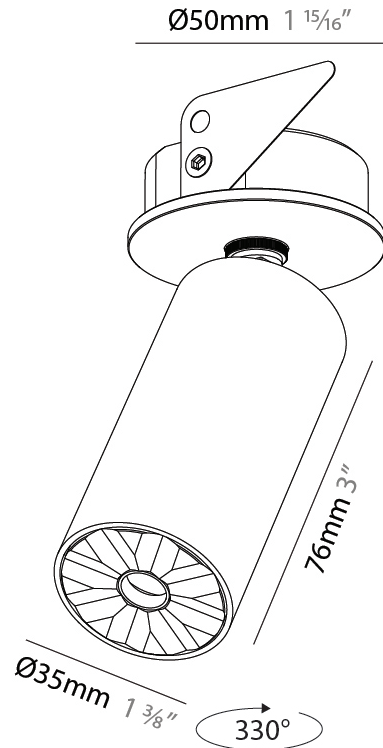

GENERAL

Series: Studio Collection
Subseries: Studio Collection 2
Partner: Prolicht
Division: Architectural
Installation: Recessed
Product Type: Spots
Mounting Location: Ceiling
Light Distribution: Direct

PHYSICAL

Aperture Sizes - Downlights: 1"
Shape: Cylinder
Diameter (mm): 35
Diameter (in): 1 3/8"
Height (mm): 76
Height (in): 3
Min. Recessing Depth (mm): 40
Min. Recessing Depth (in): 1 5/16"
Weight (kg): 0.157
Fixture Finish: ALU / PBR
Fixture Material: Extruded Aluminum
Cut-out Measurements: 45mm/1 3/4" Diameter

ELECTRICAL

Lamp Type: LED (Zhaga Standard)
Input Wattage (W): 6
Total Output Wattage (W): 5.4
Dimming: Tri-Mode (Non-Dimming and Phase Dimming (120Vac only) and 0-10V Dimming)
Driver Included: No
Driver Location: Remote
Driver Type: Constant Current - Universal
Driver Class: Class 2
Housing: ENCP3
Input Voltage (V): 120 - 277
Constant Current (MA): 500

LED

Color Temperature (°K): 2700 / 3000 / 3500 / 4000
Max. Delivered Lumen (lm): 235 / 252 / 316 / 270
Nominal Lumen (lm): 372 / 399 / 500 / 427
CRI: >90 CRI
Lamp Life (hrs): 50000

OPTICAL

Beam Angle: 34 / 52
Adjustability: Rotational 330°; Tilt 90°

RATINGS AND CERTIFICATIONS

Certified By: CSA Certified to UL and CSA Standards
IP rating: IP40