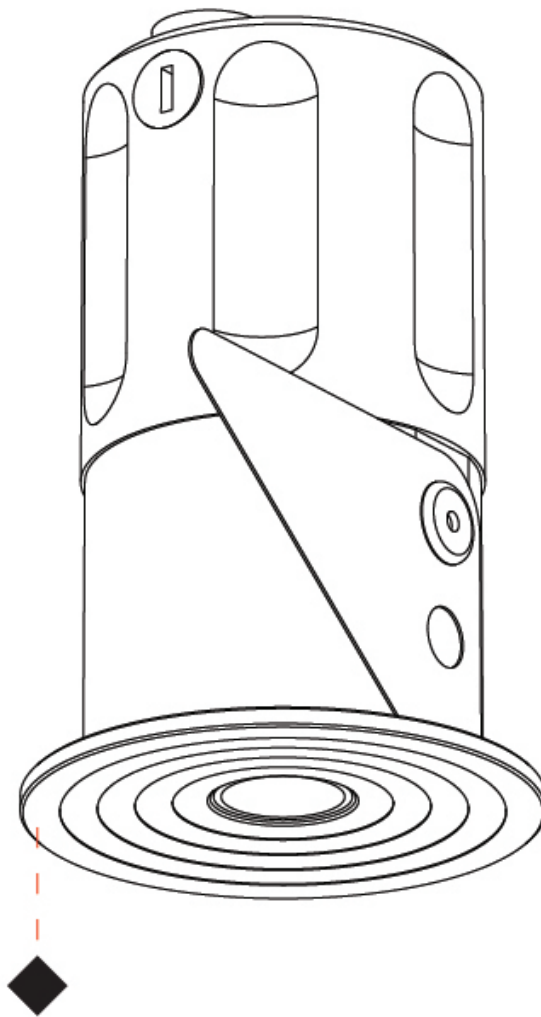

A350126-

PROJECT

TYPE

SPECIFIER

QUANTITY

DATE