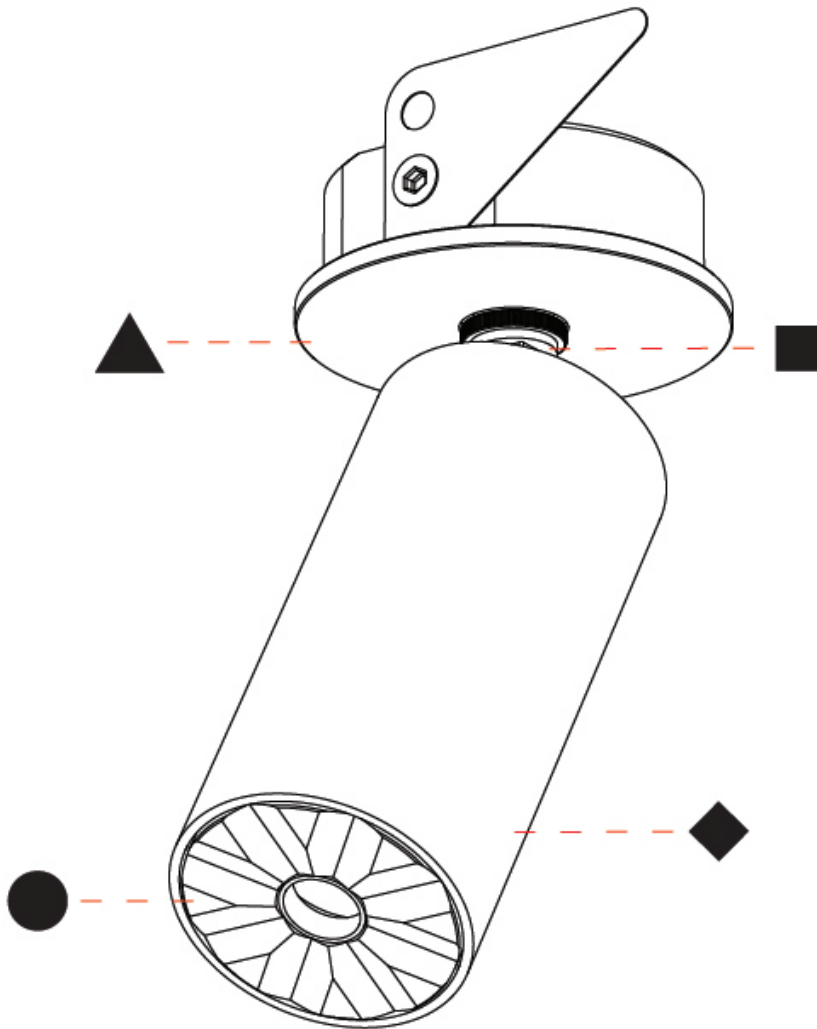

STUDIO COLLECTION 2 RECESSED

A350131-

PROJECT	_____
TYPE	_____
SPECIFIER	_____
QUANTITY	_____
DATE	_____

A