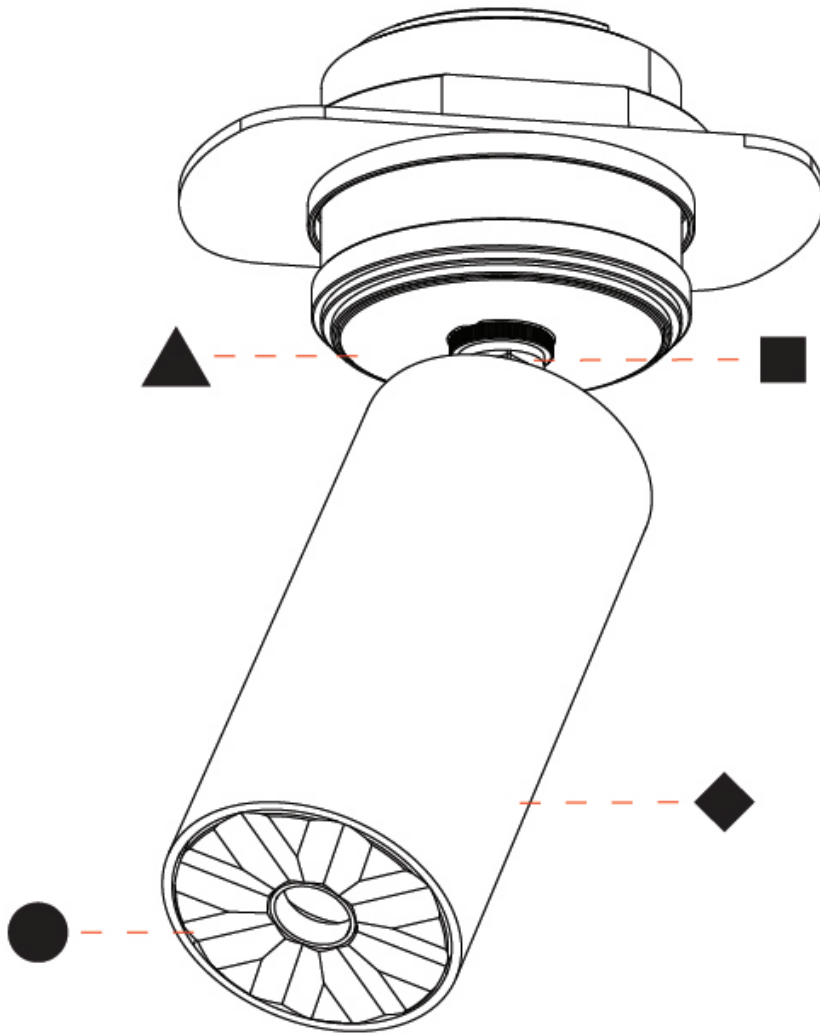

STUDIO COLLECTION 2 TRIMLESS

A350130-

PROJECT

TYPE

SPECIFIER

QUANTITY

DATE

A