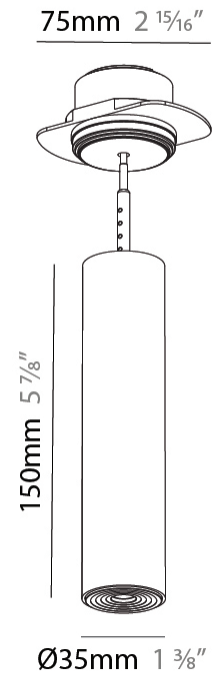

GENERAL

Series: Studio Collection
Subseries: Studio Collection 1
Partner: Prolicht
Division: Architectural
Installation: Suspension
Product Type: Pendant
Mounting Location: Ceiling
Light Distribution: Direct

PHYSICAL

Shape: Cylinder
Diameter (mm): 35
Diameter (in): 1 3/8
Height (mm): 150
Depth (mm): 45
Height (in): 5 7/8
Depth (in): 1 3/4
Weight (kg): 0.38
Fixture Finish: SSR / BKV / CWI / CRY / HAB / UFT / ITA / RUA / FTG / MYG / LOD / PUS / FRO / FUP / KIA / POP / BLS / SPG / MEY / GOH / CHC / COM / ABZ / JAG / OBR / MOS / ROR
Accent Finish: ALU / PBR
Fixture Material: Extruded Aluminum
Cut-out Measurements: 45mm/1 3/4" Diameter

ELECTRICAL

Lamp Type: LED (Zhaga Standard)
Input Wattage (W): 6
Total Output Wattage (W): 5.4
Dimming: Tri-Mode (Non-Dimming and Phase Dimming (120Vac only) and 0-10V Dimming)
Driver Included: No
Driver Location: Remote
Driver Type: Constant Current - Universal
Driver Class: Class 2
Housing: ENCP3
Input Voltage (V): 120 - 277
Constant Current (MA): 500

LED

Color Temperature (°K): 2700 / 3000 / 3500 / 4000
Max. Delivered Lumen (lm): 310 / 328 / 347 / 356
Nominal Lumen (lm): 460 / 487 / 514 / 528
CRI: >90 CRI
Lamp Life (hrs): 50000

OPTICAL

Beam Angle: 32 / 58

RATINGS AND CERTIFICATIONS

Certified By: CSA Certified to UL and CSA Standards
IP rating: IP40

PROJECT
TYPE
SPECIFIER
QUANTITY
DATE