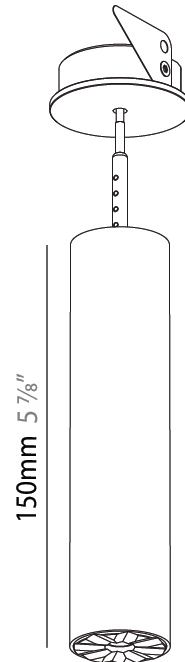

Ø50mm 1 15/16"