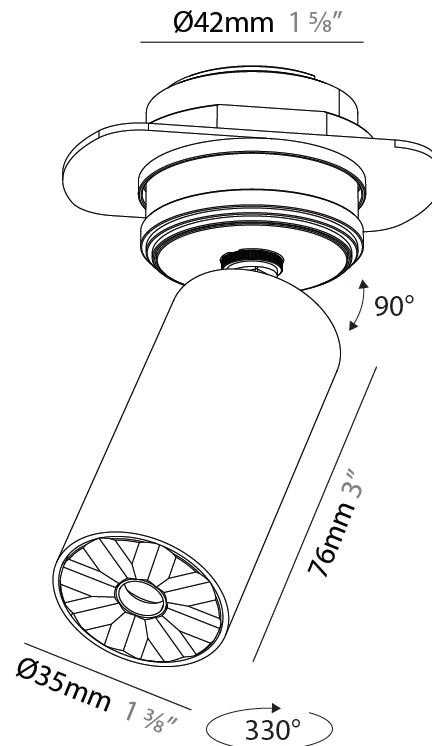

GENERAL

Series: Studio Collection
Subseries: Studio Collection 2
Partner: Prolicht
Division: Architectural
Installation: Trimless
Product Type: Spots
Mounting Location: Ceiling
Light Distribution: Direct

PHYSICAL

Aperture Sizes - Downlights: 1"
Shape: Cylinder
Diameter (mm): 35
Diameter (in): 1 3/8
Height (mm): 76
Height (in): 3
Ceiling Thickness (mm): 10 - 30
Ceiling Thickness (in): 3/8 - 1 3/16
Min. Recessing Depth (mm): 40
Min. Recessing Depth (in): 1 9/16
Weight (kg): 0.157
Fixture Finish: ALU / PBR
Fixture Material: Extruded Aluminum
Cut-out Measurements: 45mm/1 3/4" Diameter

ELECTRICAL

Lamp Type: LED (Zhaga Standard)
Input Wattage (W): 6
Total Output Wattage (W): 5.4
Dimming: Tri-Mode (Non-Dimming and Phase Dimming (120Vac only) and 0-10V Dimming)
Driver Included: No
Driver Location: Remote
Driver Type: Constant Current - Universal
Driver Class: Class 2
Housing: ENCP3
Input Voltage (V): 120 - 277
Constant Current (MA): 500

LED

Color Temperature (°K): 2700 / 3000 / 3500 / 4000
Max. Delivered Lumen (lm): 235 / 252 / 316 / 270
Nominal Lumen (lm): 372 / 399 / 500 / 427
CRI: >90 CRI
Lamp Life (hrs): 50000

OPTICAL

Beam Angle: 34 / 52
Adjustability: Rotational 330°; Tilt 90°

RATINGS AND CERTIFICATIONS

Certified By: CSA Certified to UL and CSA Standards
IP rating: IP40