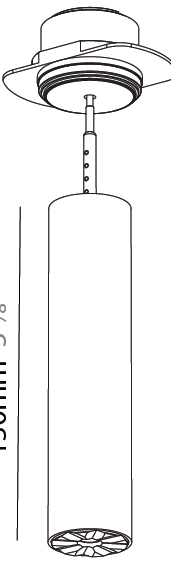

75mm 2 15/16"