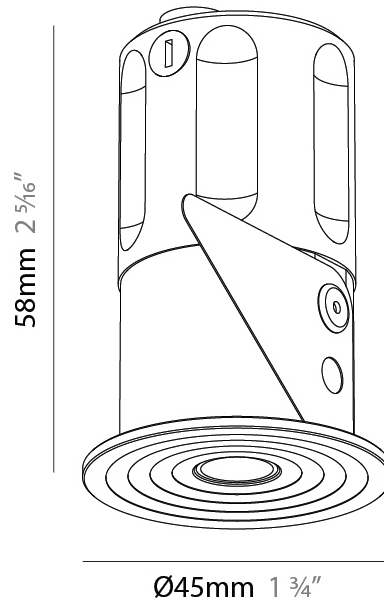

GENERAL

Series: Studio Collection
Subseries: Studio Collection 1
Partner: Prolicht
Division: Architectural
Installation: Recessed
Product Type: Downlight
Mounting Location: Ceiling
Light Distribution: Direct

PHYSICAL

Aperture Sizes - Downlights: 1"
Shape: Round
Diameter (mm): 35
Diameter (in): 1 3/8
Height (mm): 76
Height (in): 3
Ceiling Thickness (mm): 1 - 30
Ceiling Thickness (in): 1/16 - 1 3/16
Min. Recessing Depth (mm): 70
Min. Recessing Depth (in): 2 3/4
Weight (kg): 0.057
Fixture Finish: [ALU / PBR](#)
Fixture Material: Extruded Aluminum
Cut-out Measurements: 32mm/1 1/4" Diameter

ELECTRICAL

Lamp Type: LED (Zhaga Standard)
Input Wattage (W): 6
Total Output Wattage (W): 5.4
Dimming: Tri-Mode (Non-Dimming and Phase Dimming (120Vac only) and 0-10V Dimming)
Driver Included: No
Driver Location: Remote
Driver Type: Constant Current - Universal
Driver Class: Class 2
Input Voltage (V): 120 - 277
Constant Current (MA): 350

LED

Color Temperature (*K): [2700 / 3000 / 3500 / 4000](#)
Max. Delivered Lumen (lm): 242 / 256 / 270 / 277
Nominal Lumen (lm): 382 / 405 / 427 / 438
CRI: >90 CRI
Lamp Life (hrs): 50000

OPTICAL

Beam Angle: [34 / 52](#)

RATINGS AND CERTIFICATIONS

Certified By: CSA Certified to UL and CSA Standards
IP rating: IP40