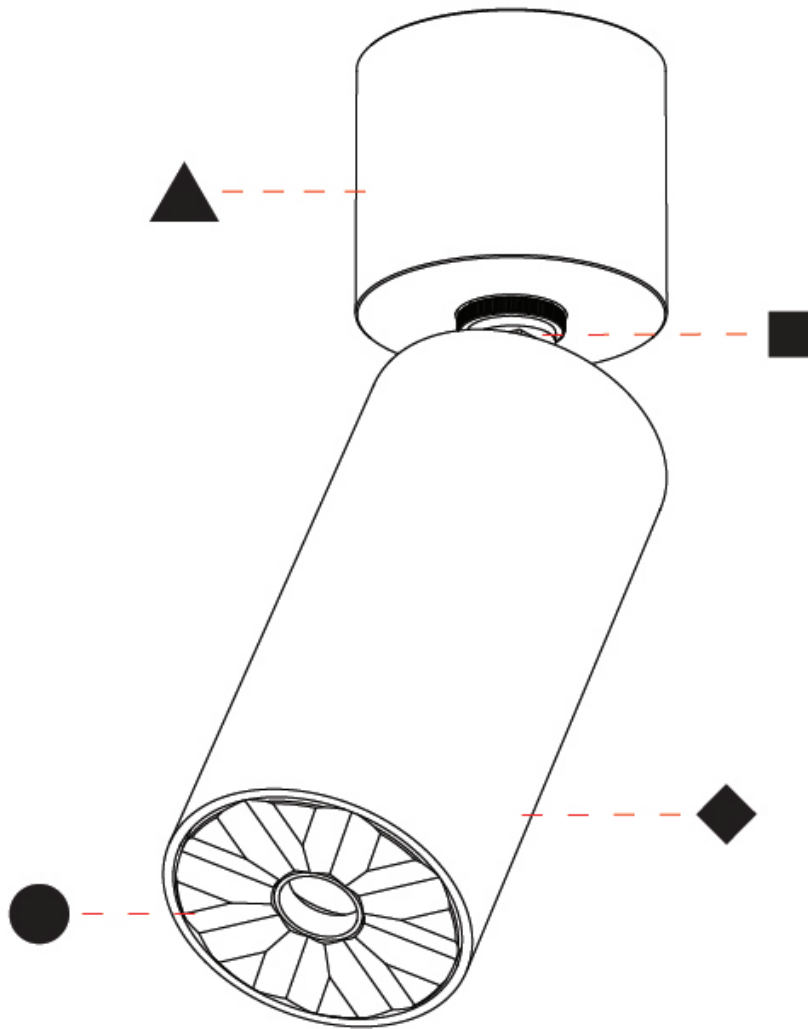

A3D376-

PROJECT

TYPE

SPECIFIER

QUANTITY

DATE

A