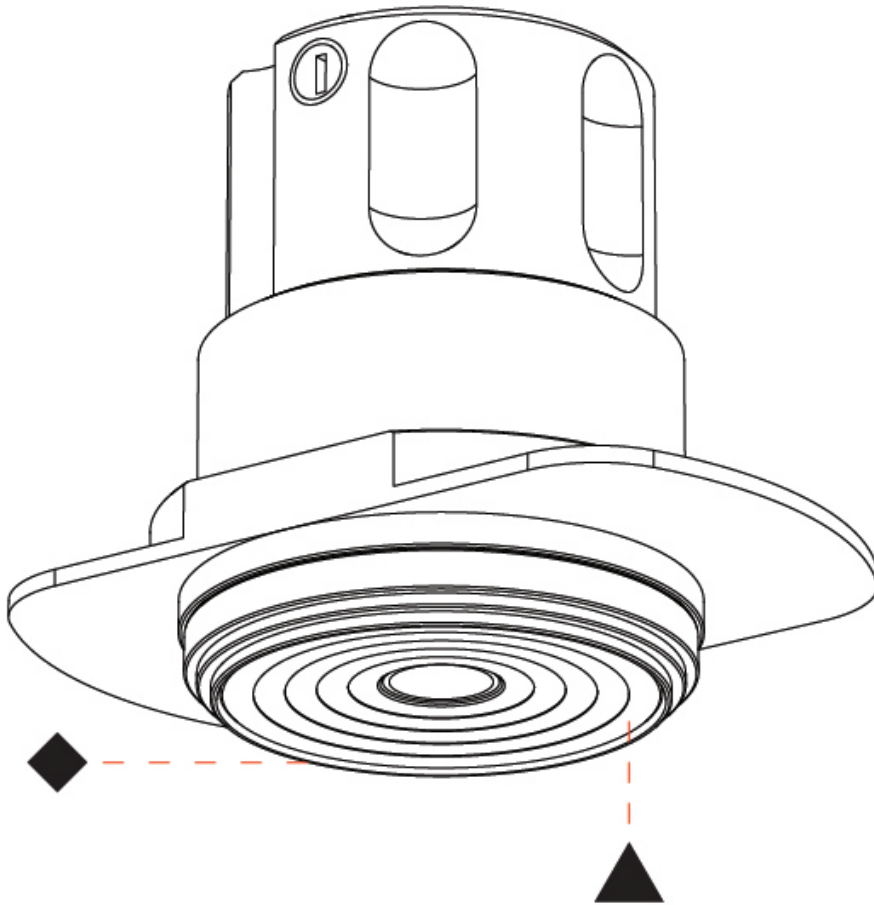

STUDIO COLLECTION 1 TRIMLESS

A350124-

PROJECT

TYPE

SPECIFIER

QUANTITY

DATE

A